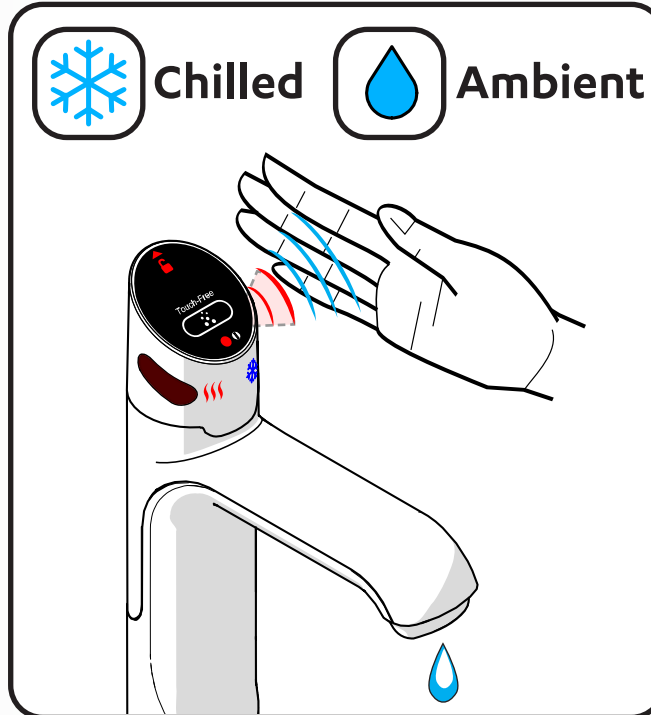

HydroTap Touch-Free Wave Tap

LED will indicate when hand is within range (1.5 - 5cm from tap)
Do not touch the tap.

WARNING!
BOILING
WATER

*** MUST activate both the BOILING and LOCK sensors**

809217